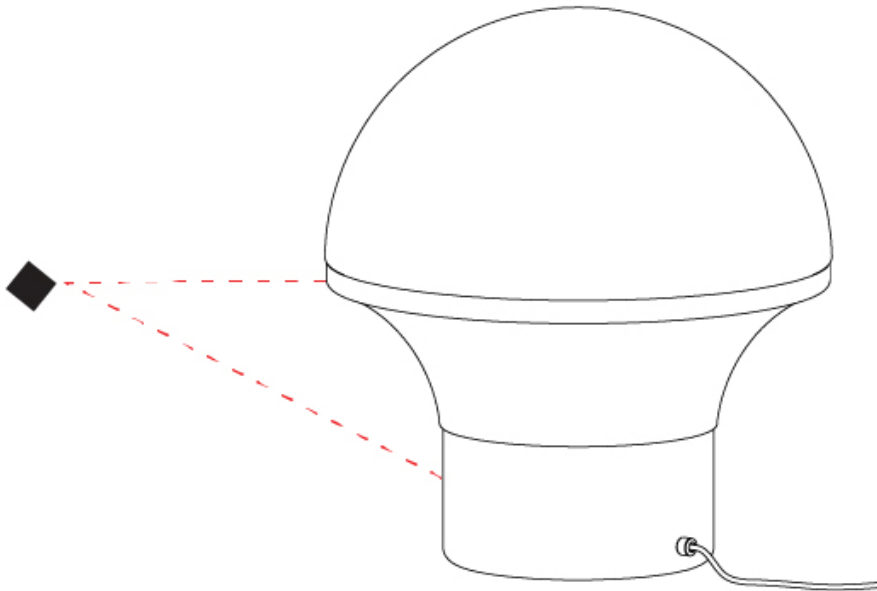

GEYSER PORTABLE

D94040

PROJECT _____

TYPE _____

SPECIFIER _____

QUANTITY _____

DATE _____

D